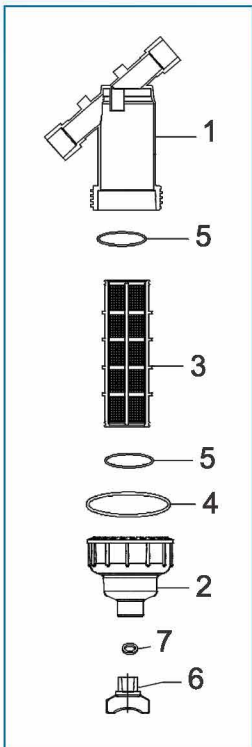

Y Type Screen Filters

3/4" Screen Filter (Model 121 Y -4-6 m ³ /hr)				
AIPL CODE	DESCRIPTION	INLET/OUTLET	CONNECTION SIZE	MICRON /MESH
14310001	3/4" Screen Filter Y Type 120 Mesh	Male Thread NPT	3/4"	130/120
14040001	3/4" Screen Filter Y Type 120 Mesh	Male Thread BSP	3/4"	130/120
SPARE PARTS				
S. NO	PARTS NAME	PART CODE	MATERIAL	QTY
1	Body (BSP Thread)	12490042	PP	1
	Body (NPT Thread)	12490044		
2	Cap	12490046	PP	1
3	Screen Cartridge (80 Mesh) Black	14120023	Glass reinforced PP	1
	Screen Cartridge (120 Mesh) Blue	14120001		
	Screen Cartridge (150 Mesh) Red	14120012		
4	Cap O-Ring	50010044	NBR	1
5	Cartridge O-Ring	50010045/50010081	NBR	2
6	End Plug	12490051	Glass reinforced PP	1
7	End Plug Washer	50020001	NBR	1

1" Screen Filter (Model 122 Y -4-6 m ³ /hr)				
AIPL CODE	DESCRIPTION	INLET/OUTLET	CONNECTION SIZE	MICRON /MESH
14310002	1" Screen Filter Y Type 120 Mesh	Male Thread NPT	1"	130/120
14040002	1" Screen Filter Y Type 120 Mesh	Male Thread BSP	1"	130/120
SPARE PARTS				
S. NO	PARTS NAME	PART CODE	MATERIAL	QTY
1	Body (BSP Thread)	12490043	PP	1
	Body (NPT Thread)	12490045		
2	Cap	12490046	PP	1
3	Screen cartridge (80 mesh) Black	14120023	Glass reinforced PP	1
	Screen Cartridge (120 Mesh) Blue	14120001		
	Screen Cartridge (150 Mesh) Red	14120012		
4	Cap O-Ring	50010044	NBR	1
5	Cartridge O-Ring	50010045/50010081	NBR	2
6	End Plug	12490051	Glass reinforced PP	1
7	End Plug Washer	50020001	NBR	1