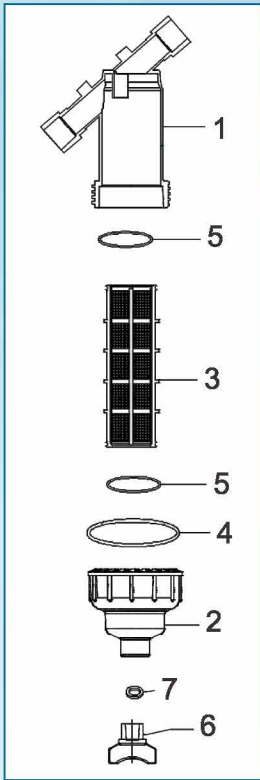

Y Type Screen Filters

AQ-121Y

AQ-122Y

Specifications	AQ-121Y		AQ-122Y	
	US Standard	Metric Standard	US Standard	Metric Standard
Inlet / outlet	3/4" NPT	3/4" BSP	1" NPT	1" BSP
Maximum Operating Pressure	85 PSI	6 Kg/cm ²	85 PSI	6 Kg/cm ²
Range of Flow Rate	15-25 GPM	4-6 m ³ /hr	15-25 GPM	4-6 m ³ /hr
Nominal Flow Rate	20 GPM	5m ³ /hr	20 GPM	5m ³ /hr
Filtration Surface Area	18.6 in ²	120cm ²	18.6 in ²	120cm ²
Material of Construction	Polypropylene		Polypropylene	
Filtering Cartridge	304/316 Grade Stainless Steel Screen		304/316 Grade Stainless Steel Screen	
Cartridge Diameter	1.9 Inches	48mm	1.9 Inches	48mm
Cartridge Length	5.9 Inches	150mm	5.9 Inches	150mm
Available Mesh	80, 120, 150	80, 120, 150	80, 120, 150	80, 120, 150

Y Type Screen Filters

3/4" Screen Filter (Model 121 Y -4-6 m ³ /hr)				
AIPL CODE	DESCRIPTION	INLET/OUTLET	CONNECTION SIZE	MICRON /MESH
14310001	3/4" Screen Filter Y Type 120 Mesh	Male Thread NPT	3/4"	130/120
14040001	3/4" Screen Filter Y Type 120 Mesh	Male Thread BSP	3/4"	130/120
SPARE PARTS				
S. NO	PARTS NAME	PART CODE	MATERIAL	QTY
1	Body (BSP Thread)	12490042	PP	1
	Body (NPT Thread)	12490044		
2	Cap	12490046	PP	1
3	Screen Cartridge (80 Mesh) Black	14120023	Glass reinforced PP	1
	Screen Cartridge (120 Mesh) Blue	14120001		
	Screen Cartridge (150 Mesh) Red	14120012		
4	Cap O-Ring	50010044	NBR	1
5	Cartridge O-Ring	50010045/50010081	NBR	2
6	End Plug	12490051	Glass reinforced PP	1
7	End Plug Washer	50020001	NBR	1